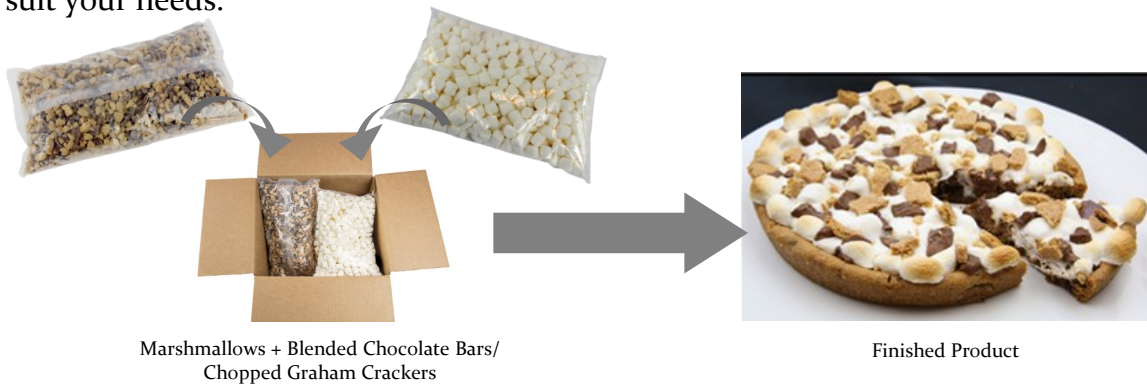

Packet & Bag Sizes*

Looking for package options? Topping Solutions can create a pack size specific to your needs. Pack sizes range...

Film Colors:

- Silver
- Clear
- Your logo
- Custom

Unit Weights:

- **Packets:** .25 OZ. - 12 OZ.
- **8" Bag:** 1 lb. - 5 lbs.
- **Bulk Bags:** 10 lbs. - 30 lbs.